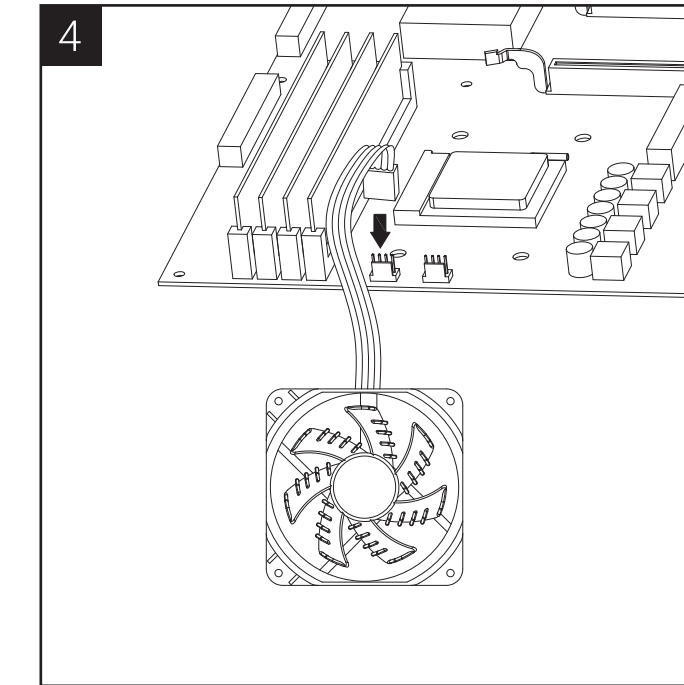

AMD

Save Money. Cool Better.

aerocool.io

Back